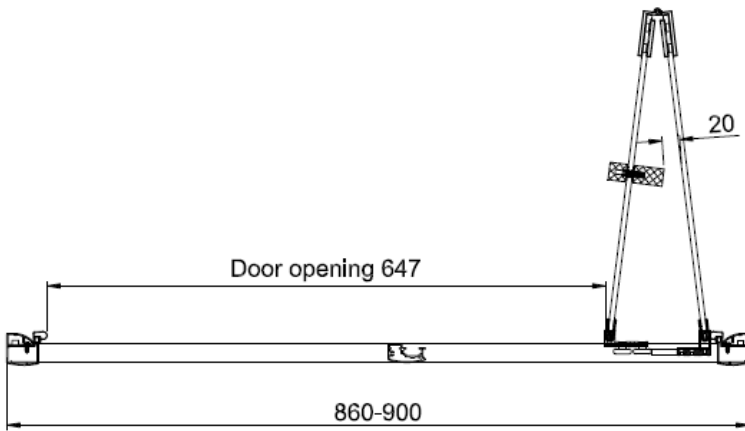

Measurements in millimetres mm

Information updated February 2020

Tel 0345 873 8840

crosswater[™]

KAI 6 BIFOLD DOOR

Code	Door Type	Door Height mm	Adjustment in alcove (mm) X	Side adjustment (mm) Y
KLBFSC0760	Bifold door 760	1900	720-760	
KLBFSC0800	Bifold door 800	1900	760-800	
KLBFSC0900	Bifold door 900	1900	860-900	
KLSPSC0760	Side Panel 760	1900		730-750
KLSPSC0800	Side Panel 800	1900		770-790
KLSPSC0900	Side Panel 900	1900		870-890

CODE

KLBFSC0760

CODE

KLBFSC0800

CODE

KLBFSC0900

A		Cap for wall profile x2
B		Cap for adjusting profile x2
C		Wall plug x8
D		Wall profile x2
E		Cover strip x2
F		ST4*30 x8

G		ST4*8 x6
H		Upright seal x2
I		Handle x1