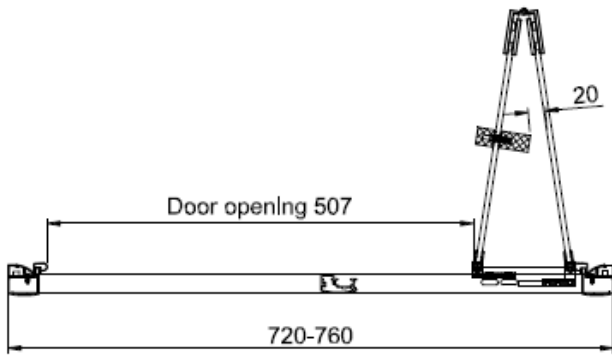

Measurements in millimetres mm

Information updated February 2020

Tel 0345 873 8840

crosswater[™]

KAI 6 BIFOLD DOOR

Code	Door Type	Door Height mm	Adjustment in alcove (mm) X	Side adjustment (mm) Y
KLBFSC0760	Bifold door 760	1900	720-760	
KLBFSC0800	Bifold door 800	1900	760-800	
KLBFSC0900	Bifold door 900	1900	860-900	
KLSPSC0760	Side Panel 760	1900		730-750
KLSPSC0800	Side Panel 800	1900		770-790
KLSPSC0900	Side Panel 900	1900		870-890

CODE

KLBFSC0760

CODE

KLBFSC0800

CODE

KLBFSC0900

A		Cap for wall profile x2
B		Cap for adjusting profile x2
C		Wall plug x8
D		Wall profile x2
E		Cover strip x2
F		ST4*30 x8

G		ST4*8 x6
H		Upright seal x2
I		Handle x1