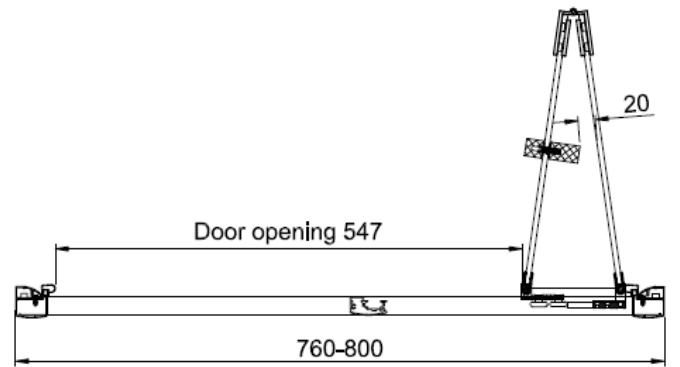

Measurements in millimetres mm

Information updated February 2020

Tel 0345 873 8840

crosswater[™]

KAI 6 BIFOLD DOOR

Code	Door Type	Door Height mm	Adjustment in alcove (mm) X	Side adjustment (mm) Y
KLBFSC0760	Bifold door 760	1900	720-760	
KLBFSC0800	Bifold door 800	1900	760-800	
KLBFSC0900	Bifold door 900	1900	860-900	
KLSPSC0760	Side Panel 760	1900		730-750
KLSPSC0800	Side Panel 800	1900		770-790
KLSPSC0900	Side Panel 900	1900		870-890

CODE

KLBFSC0760

CODE

KLBFSC0800

CODE

KLBFSC0900

A		Cap for wall profile x2
B		Cap for adjusting profile x2
C		Wall plug x8
D		Wall profile x2
E		Cover strip x2
F		ST4*30 x8

G		ST4*8 x6
H		Upright seal x2
I		Handle x1