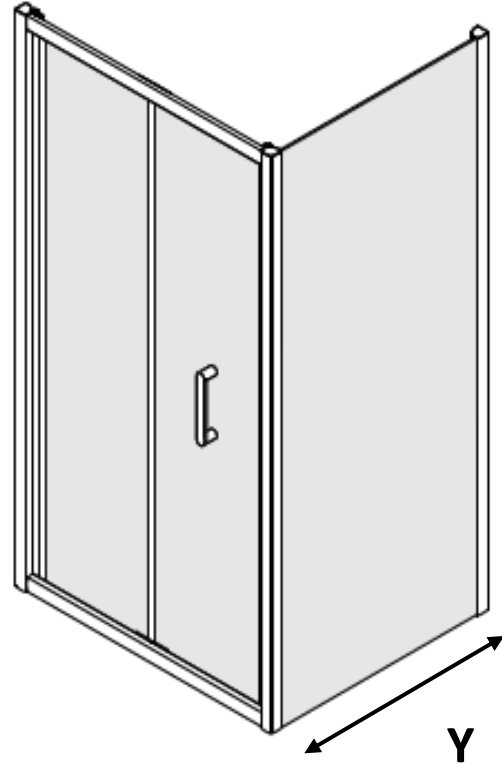

Measurements in millimetres mm

Information updated February 2020

Tel 0345 873 8840

crosswater[™]

KAI 6 BIFOLD DOOR

Code	Door Type	Door Height mm	Adjustment in alcove (mm) X	Side adjustment (mm) Y
KLBFSC0760	Bifold door 760	1900	720-760	
KLBFSC0800	Bifold door 800	1900	760-800	
KLBFSC0900	Bifold door 900	1900	860-900	
KLSPSC0760	Side Panel 760	1900		730-750
KLSPSC0800	Side Panel 800	1900		770-790
KLSPSC0900	Side Panel 900	1900		870-890

CODE

KLBFSC0760

CODE

KLBFSC0800

CODE

KLBFSC0900

A		Cap for wall profile x2
B		Cap for adjusting profile x2
C		Wall plug x8
D		Wall profile x2
E		Cover strip x2
F		ST4*30 x8

G		ST4*8 x6
H		Upright seal x2
I		Handle x1

AA		Cap for Corner post profile x2
AB		Cap for adjusting profile x1
AC		Cover strip x1
AD		ST4*8 x3