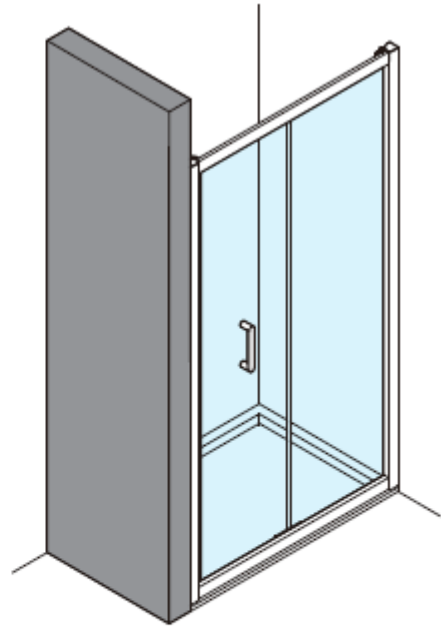

Measurements in millimetres mm

Information updated February 2020

Tel 0345 873 8840

crosswater[™]

KAI 6 BIFOLD DOOR

Code	Door Type	Door Height mm	Adjustment in alcove (mm) X	Side adjustment (mm) Y
KLBFSC0760	Bifold door 760	1900	720-760	
KLBFSC0800	Bifold door 800	1900	760-800	
KLBFSC0900	Bifold door 900	1900	860-900	
KLSPSC0760	Side Panel 760	1900		730-750
KLSPSC0800	Side Panel 800	1900		770-790
KLSPSC0900	Side Panel 900	1900		870-890

CODE

KLBFSC0760

CODE

KLBFSC0800

CODE

KLBFSC0900

A		Cap for wall profile x2
B		Cap for adjusting profile x2
C		Wall plug x8
D		Wall profile x2
E		Cover strip x2
F		ST4*30 x8

G		ST4*8 x6
H		Upright seal x2
I		Handle x1

AA		Cap for Corner post profile x2
AB		Cap for adjusting profile x1
AC		Cover strip x1
AD		ST4*8 x3