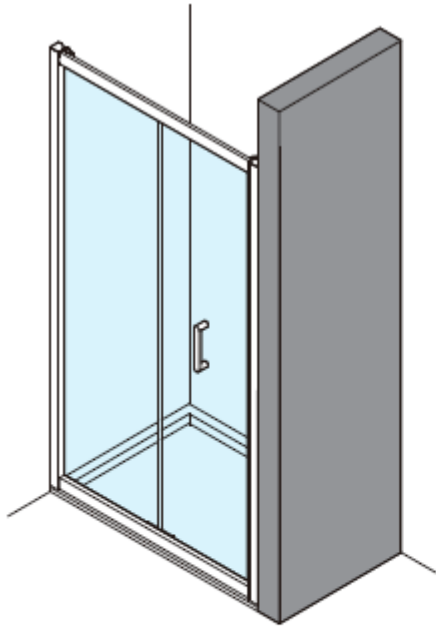

Measurements in millimetres mm

Information updated February 2020

Tel 0345 873 8840

crosswater[™]

KAI 6 BIFOLD DOOR

Code	Door Type	Door Height mm	Adjustment in alcove (mm) X	Side adjustment (mm) Y
KLBFSC0760	Bifold door 760	1900	720-760	
KLBFSC0800	Bifold door 800	1900	760-800	
KLBFSC0900	Bifold door 900	1900	860-900	
KLSPSC0760	Side Panel 760	1900		730-750
KLSPSC0800	Side Panel 800	1900		770-790
KLSPSC0900	Side Panel 900	1900		870-890

CODE

KLBFSC0760

CODE

KLBFSC0800

CODE

KLBFSC0900

A		Cap for wall profile x2
B		Cap for adjusting profile x2
C		Wall plug x8
D		Wall profile x2
E		Cover strip x2
F		ST4*30 x8

G		ST4*8 x6
H		Upright seal x2
I		Handle x1

AA		Cap for Corner post profile x2
AB		Cap for adjusting profile x1
AC		Cover strip x1
AD		ST4*8 x3