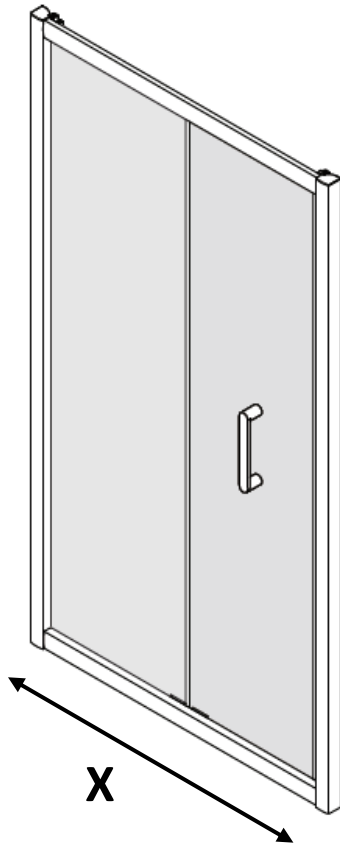

Measurements in millimetres mm

Information updated February 2020

Tel 0345 873 8840

crosswater[™]

KAI 6 BIFOLD DOOR

Code	Door Type	Door Height mm	Adjustment in alcove (mm) X	Side adjustment (mm) Y
KLBFSC0760	Bifold door 760	1900	720-760	
KLBFSC0800	Bifold door 800	1900	760-800	
KLBFSC0900	Bifold door 900	1900	860-900	
KLSPSC0760	Side Panel 760	1900		730-750
KLSPSC0800	Side Panel 800	1900		770-790
KLSPSC0900	Side Panel 900	1900		870-890

CODE

KLBFSC0760

CODE

KLBFSC0800

CODE

KLBFSC0900

A		Cap for wall profile x2
B		Cap for adjusting profile x2
C		Wall plug x8
D		Wall profile x2
E		Cover strip x2
F		ST4*30 x8

G		ST4*8 x6
H		Upright seal x2
I		Handle x1

AA		Cap for Corner post profile x2
AB		Cap for adjusting profile x1
AC		Cover strip x1
AD		ST4*8 x3